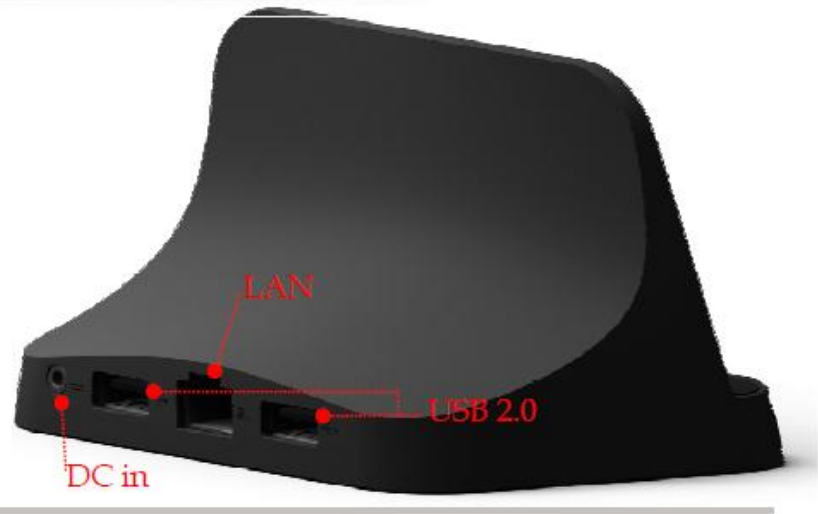

Docking Station (optional RRP $79)

Docking ID

Preorder Now for **FREE** slipcase valued $49
www.pchappy.com.au/leaderpad