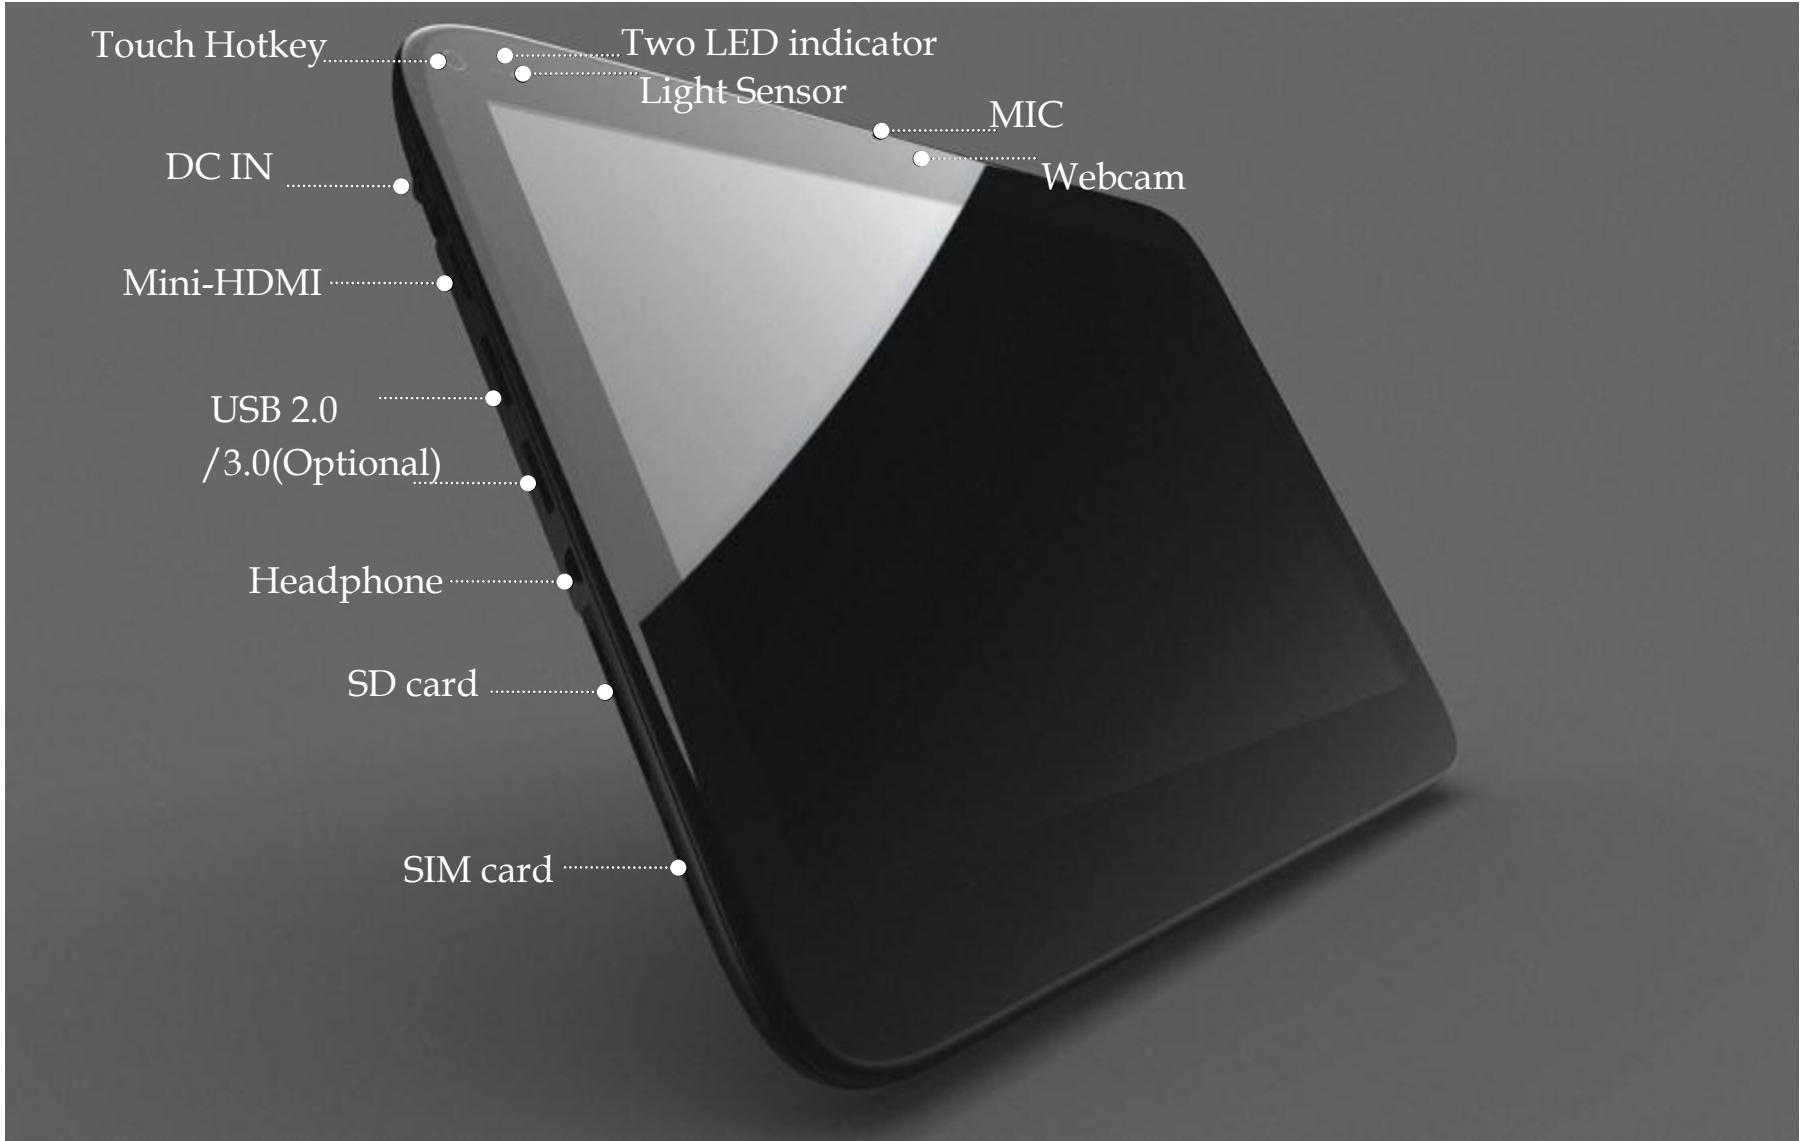

Preorder Now for FREE slipcase valued $49
www.pchappy.com.au/leaderpad

LEADER
COMPUTERS
Locally built. Proudly Australian.