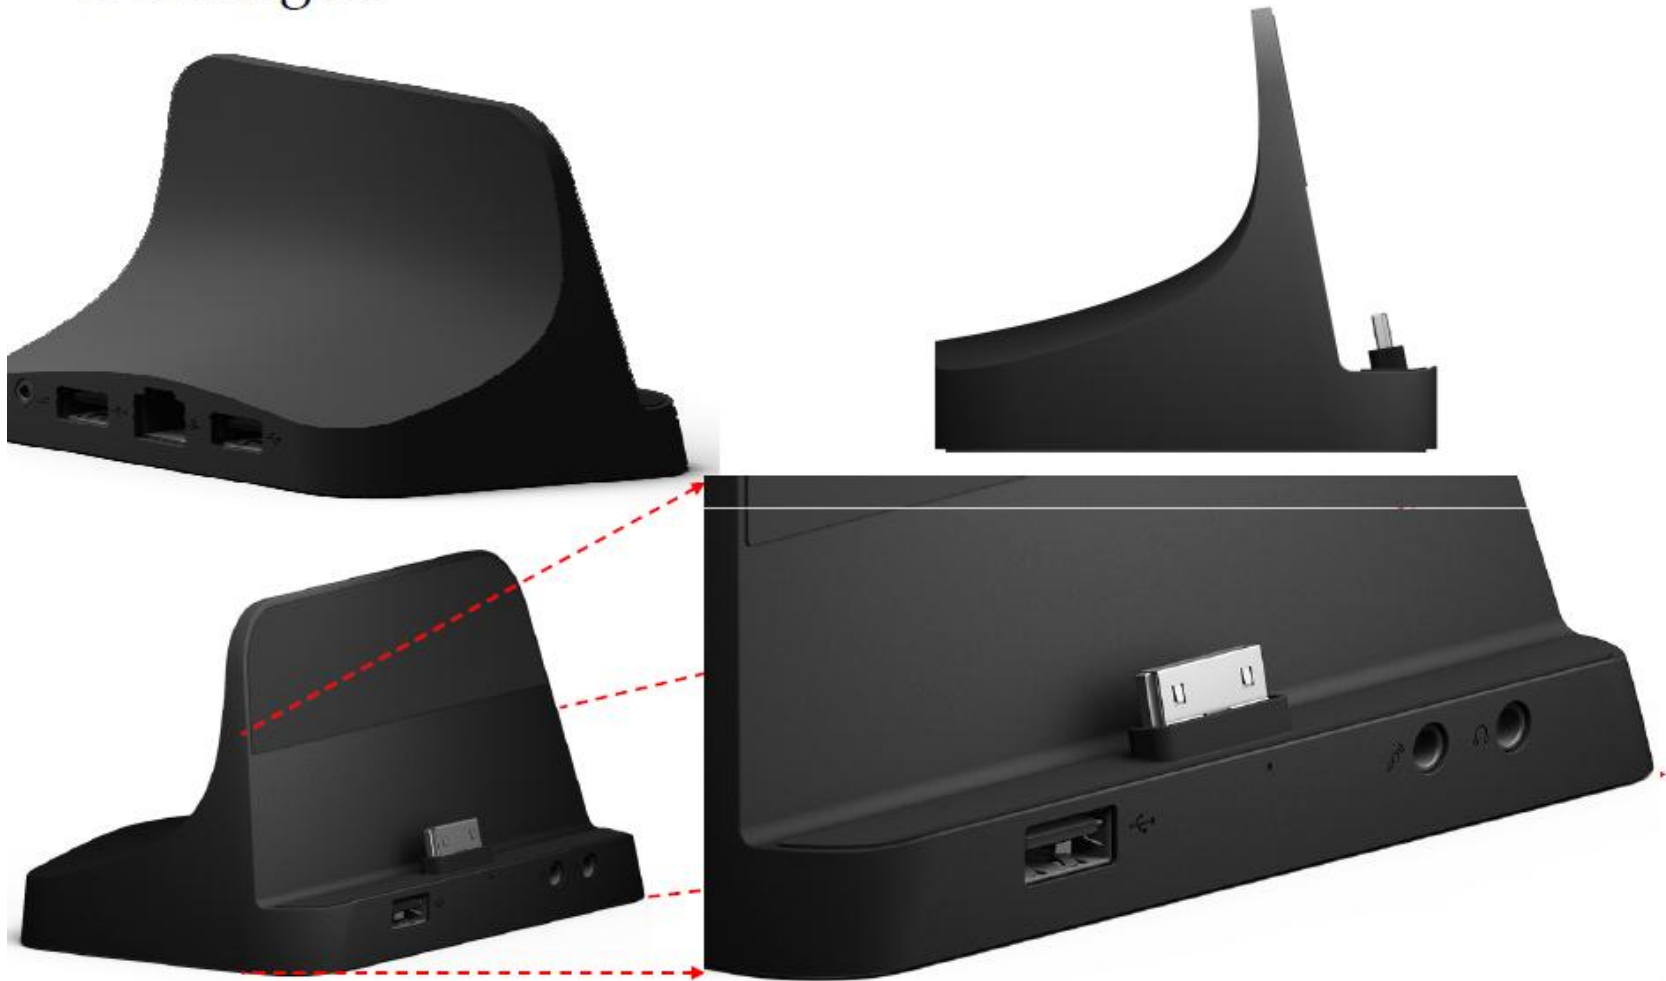

Docking Station (optional RRP $79)

Docking ID

Preorder Now for **FREE** slipcase valued $49
www.pchappy.com.au/leaderpad